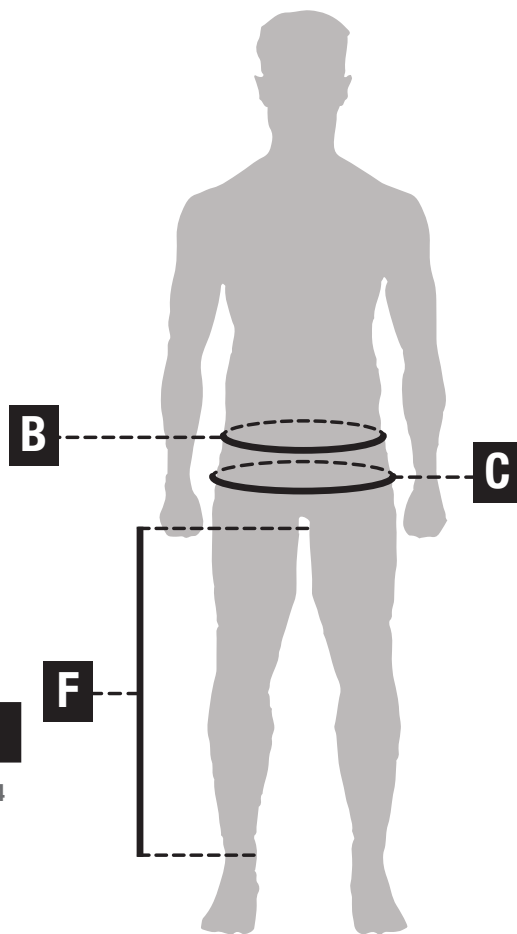

SIZEGUIDE

Tracksuit Bottoms

DETERMINE YOUR SIZE:

B - Waist (relaxed/stretch)

C - Hips

F - Inside Leg

Sizing inches	S	M	L	XL	XXL	XXXL
B Waist (relaxed/stretch)	68/88	74/94	80/100	90/110	98/118	104/124
C Hip	96	102	108	118	126	132
F Inside Leg	70	71	72	73	74	75